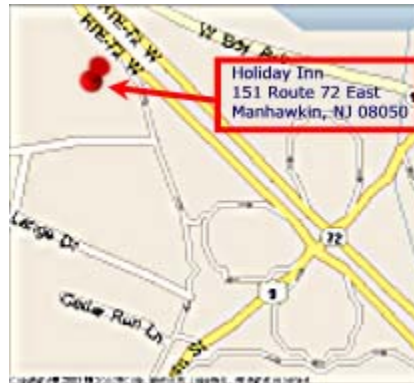

**HOLIDAY INN OF MANAHAWKIN, NJ**  
**151 Route 72 East, Manahawkin, NJ 08050**  
**(609) 481-6100**  
**“Home Town Friendly.....Small Town Charm”**

**From the South:**

Take the Garden State Parkway North to Exit 63. Follow directions from the North.

**From the Southeast:**

Take Atlantic City Expressway East to Exit #7 Garden State Parkway North to Exit 63, Follow directions from the North.

**From the North:** Take the Garden State Parkway to Exit 63. Proceed on Highway 72 East to the through two traffic lights and pass the Home Depot. Stay to the right as you pass through second light, Once you pass the Home Depot look for Holiday Inn driveway (Holiday Inn- Perkins Sign is set back from Route 72) turn into the driveway and come to front door to drop off luggage and guests

**From New York City:**

From New York City take the George Washington Bridge, Lincoln Tunnel or Holland Tunnel to the New Jersey Turnpike South. Take the New Jersey Turnpike South to Exit 11, this will put you on the Garden State Parkway South. Follow Directions From the North.

**From Philadelphia:**

Take New Jersey Turnpike to Exit 7A (Interstate 195). Follow Interstate 195 to Garden State Parkway South. Follow directions from the North.

**Traveling from Cherry Hill**

Take Route #70 East to the Route #72 circle. Travel East on Route #72 past the SOSH (Hospital) go under the Garden State Parkway and past the Kmart Plaza and continue past Home Depot, go about 1000 feet on the same side to the Holiday Inn make right into driveway.